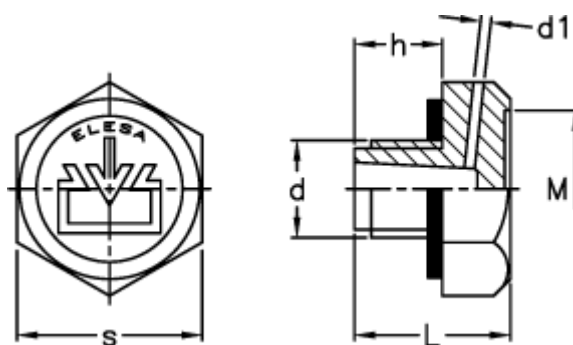

Article number: 2311058673

Description: E+G Oil fill plug, w/breather hole
TCDF.3/8, black

Measures

d = G 3/8

d1 = 2

h = 9

L = 16

M = 17.0

s = 22

Tightening torque N m = 8 til 10